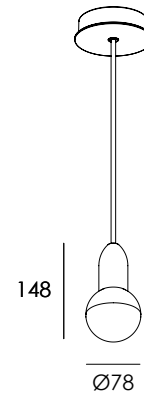

CHROME DOME SUS

PENDANT

ART IMITATING LIGHT
DEAN PHILLIPS

DESIGN FEATURES

- Minimalist design aesthetic
- Available in four different finishes
- Coloured cloth fabric flex options
- Adjustable suspension height
- Custom ceiling plate optional for clustered fittings

POWDER COAT / ELECTROPLATE

LAMP

COB LED

OUTPUT

5W / 240V / 303lm

SYSTEM WATTAGE & EXIT LUMENS

TESTED WITH WHITE FINISH / 2700K

COLOUR TEMP

CONFIGURATOR

NAME:

CHROME DOME

MOUNTING:

SUS 2M SUS 4M

FINISH:

WHITE

BLACK